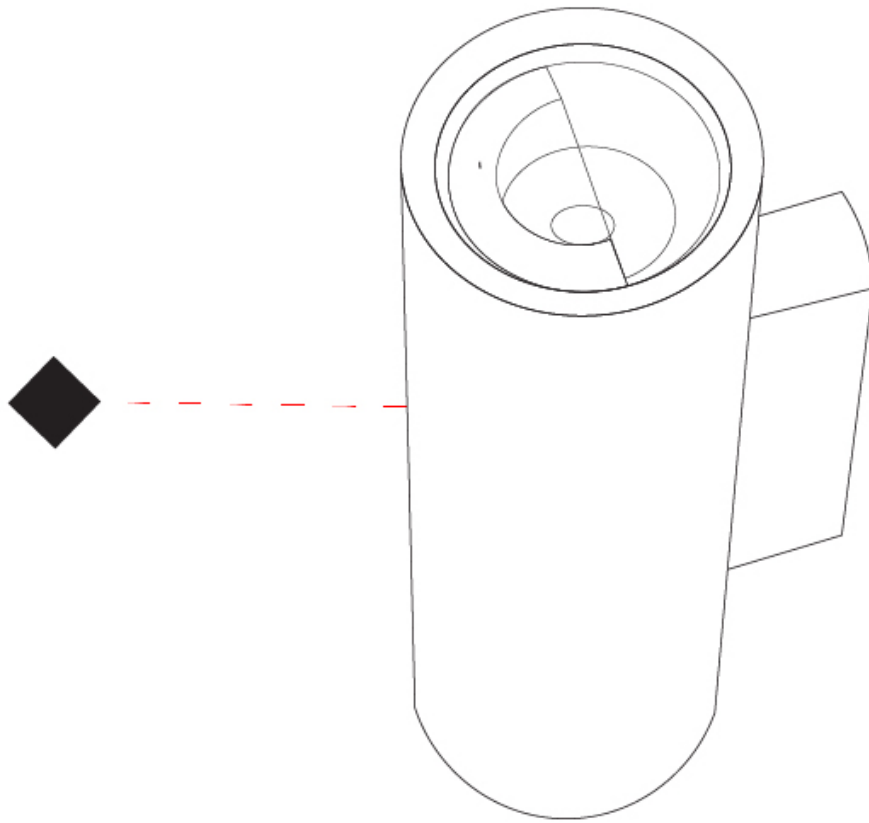

TRACER 60 SURFACE

E12W0000-

PROJECT	_____
TYPE	_____
SPECIFIER	_____
QUANTITY	_____
DATE	_____

E